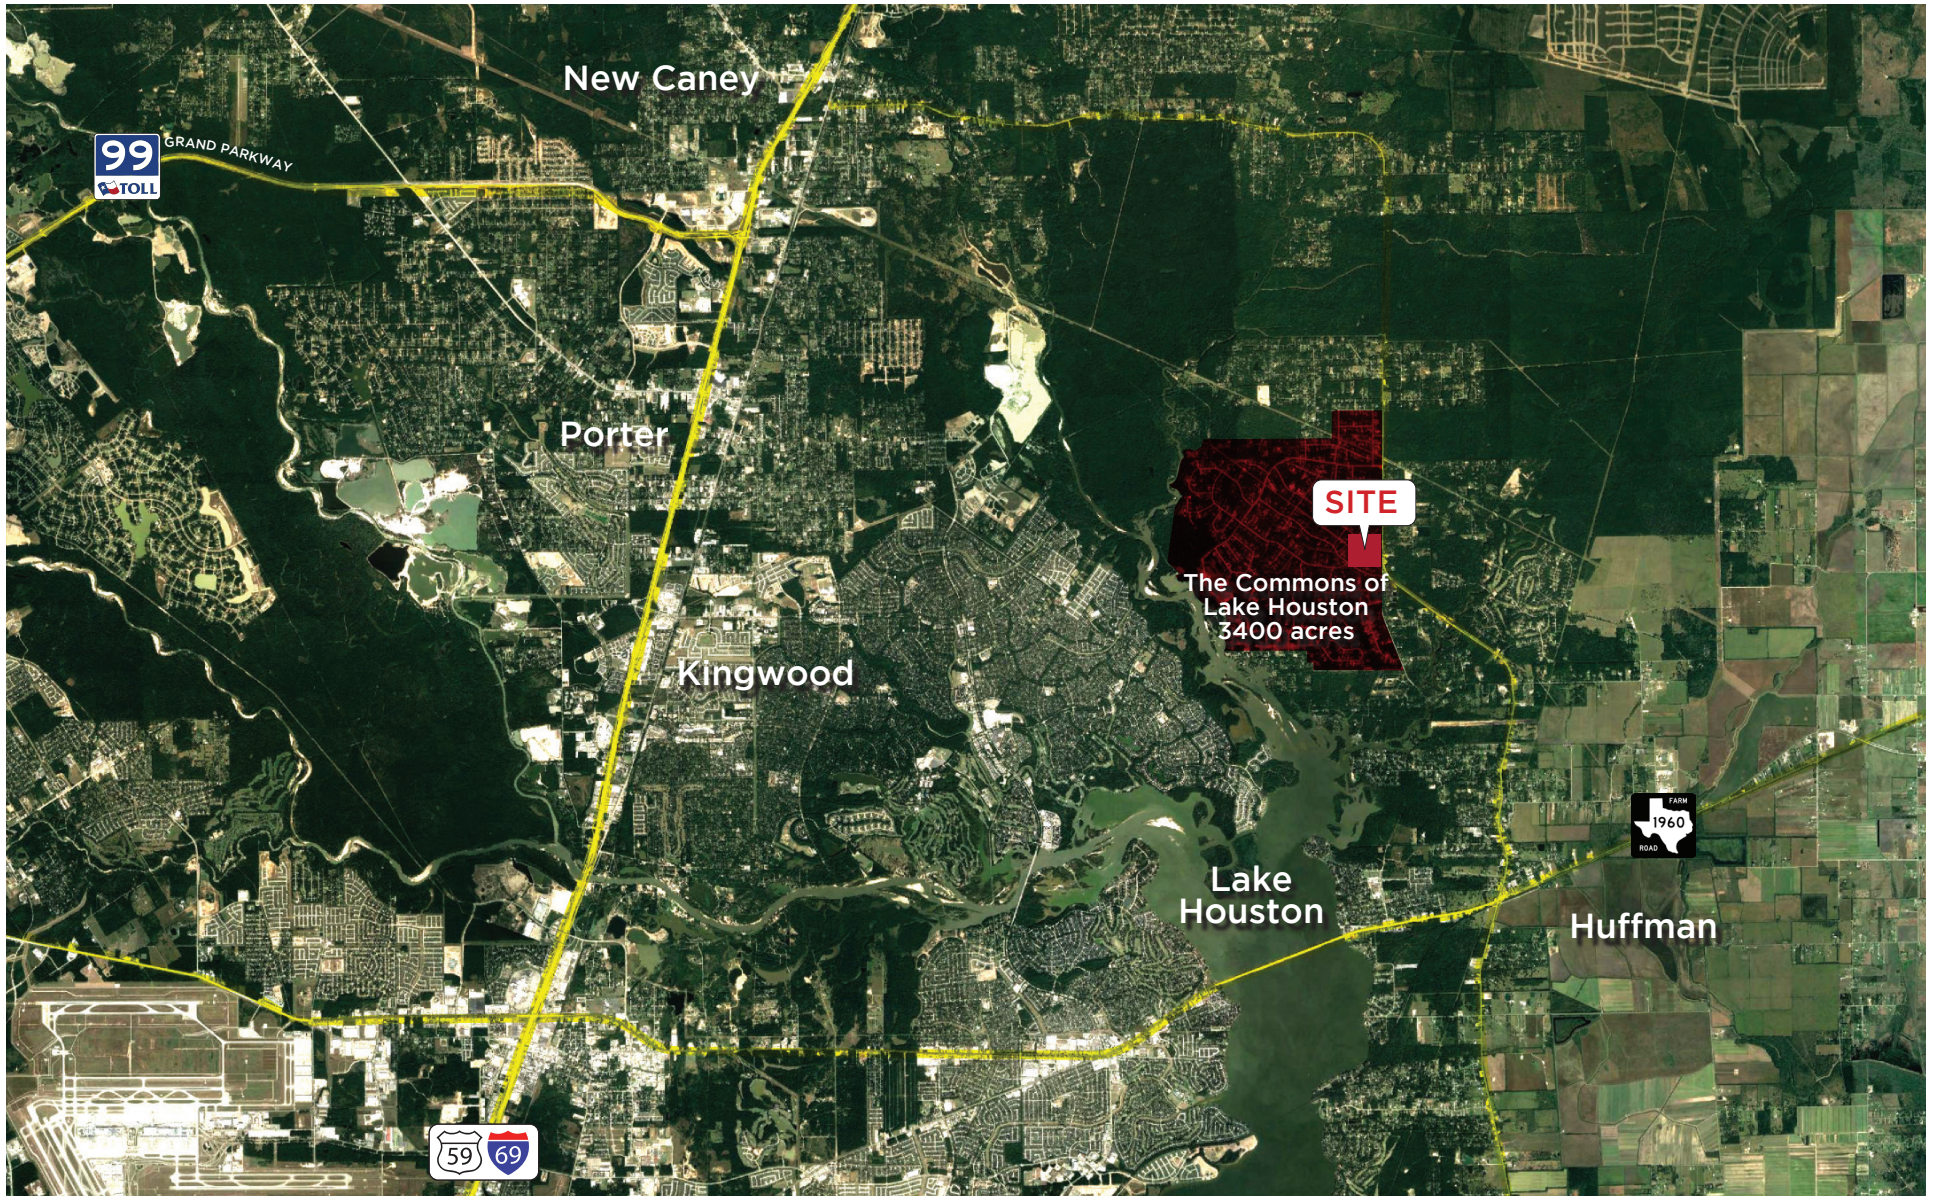

1400 Woodloch Forest Dr. Suite 200
The Woodlands, Texas 77380

SIGNORELLICOMPANY.COM

LOCATION

AERIAL VIEW

SITE PLAN